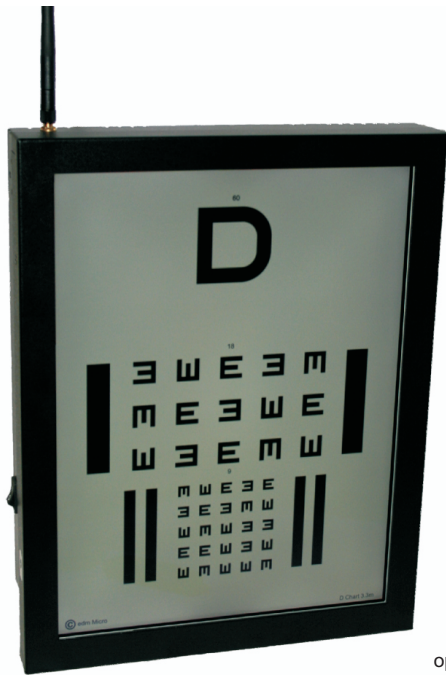

# Electronic Visual Acuity

15" LED LCD Visual Acuity Testing

- 15" LED LCD Visual Acuity Chart
- 768 x 1024 pixel
- Memory card data storage
- Radio frequency remote controller

# 15" LED LCD Visual Acuity Testing

optional dual controller

- Four selectable eye charts screens.
- Home screen with auto return function.
- Test charts stored on a removable memory card.
- Sloan type, Snellen, EDRS or custom charts available.
- Radio frequency remote controller with ID code.
- Display of corporate identity.
- Ideal for the delivery of licencing authorities eye sight test procedure.

Chart Examples

### Screen Specifications:

Model: CH1502D-S-G-433

Display: Type Colour active matrix TFT LCD panel with antiglare 3mm glass.

Aspect Ratio: Size 3:4 15" viewable diagonal area.

Pixel numbers: 1024 (H) x 768 (W) 786432 pixel count.